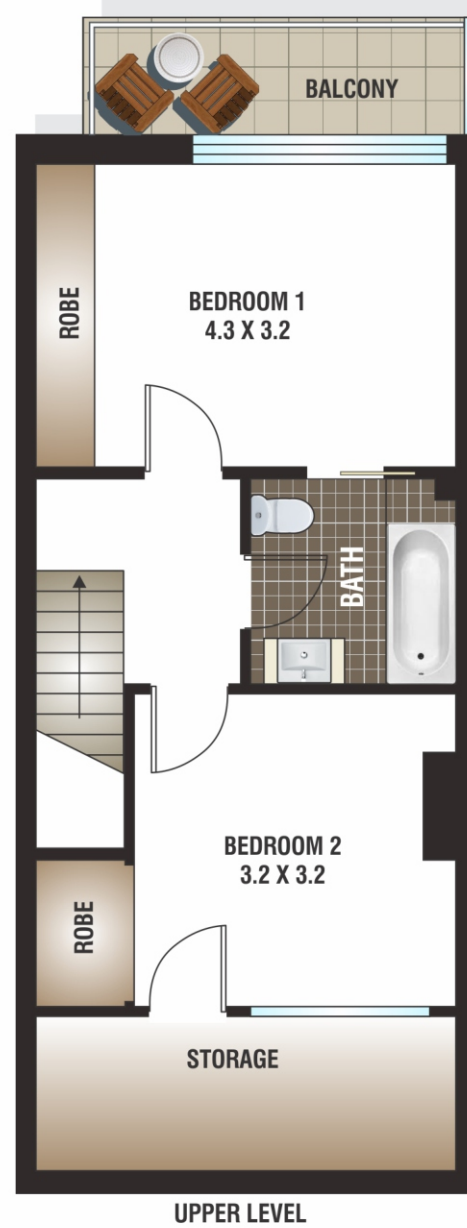

FLOOR PLAN
17/612 King Street
NEWTOWN

FLOOR PLAN BY BORTEX PTY LTD PH: 0414 922 679

"The information contained herein has been provided by our Principal and third parties, which we merely pass on without any representation or warranty given, intended or implied by us as to its correctness and with no liability accepted by us in this regard. You must rely on your own inquiries as to its accuracy or otherwise."