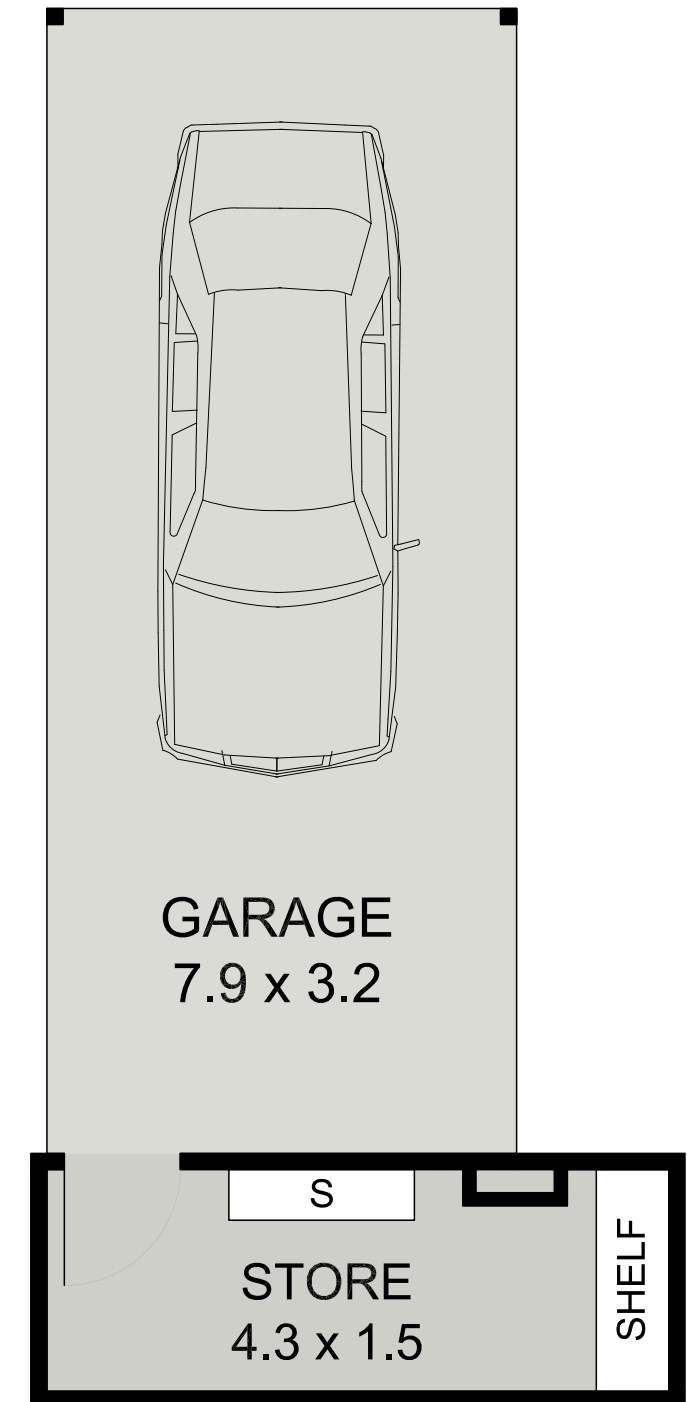

FLOOR PLAN

SEPARATE LAUNDRY

LOWER PLAN

DISCLAIMER: Floor plans and site plans are intended as a guide only. Individuals should rely on their own enquiries for exact measurements and no warranties are intended or given.

FLOOR PLAN: 58 sq m

7/9 Flynn Street, Port Macquarie.

Laing + Simmons