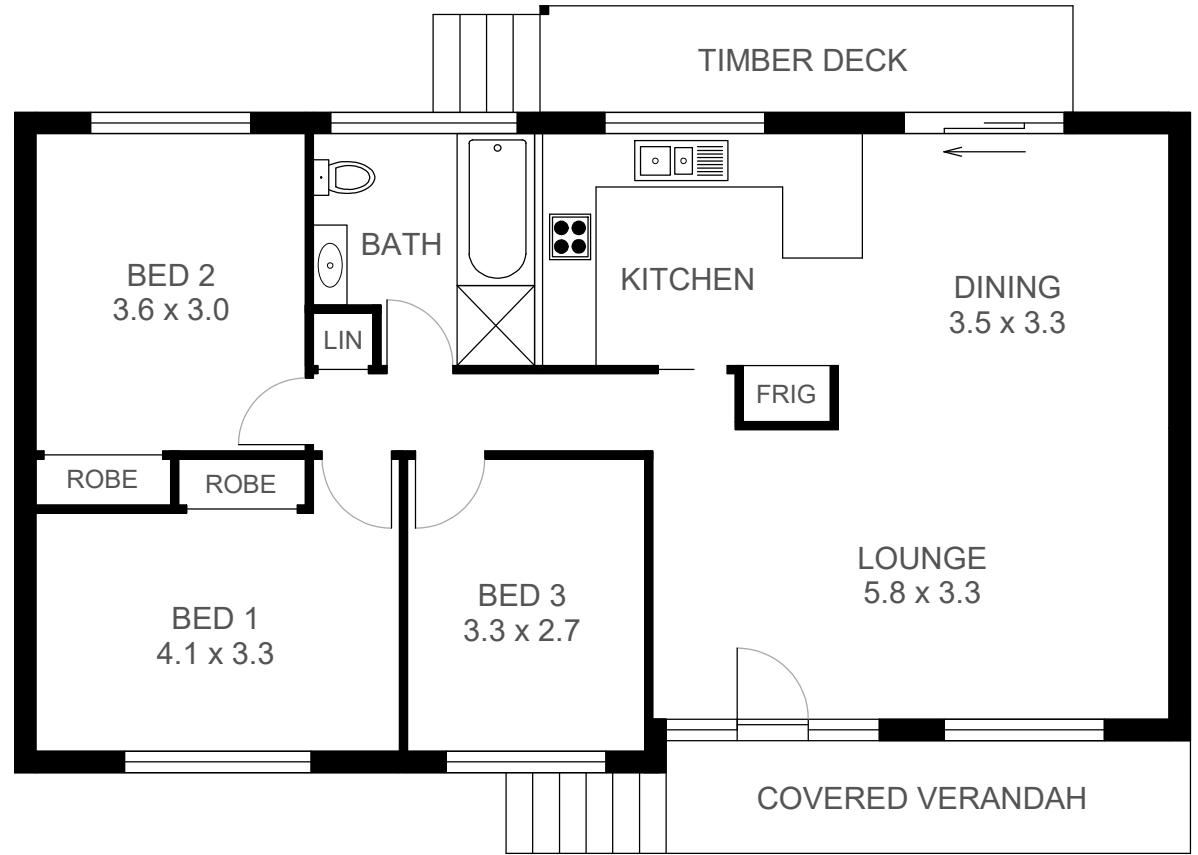

LOWER FLOOR PLAN
(43 sq m Approx)

MAIN FLOOR PLAN
(97 sq m Approx)

9 BODALLA AVENUE
PORT MACQUARIE